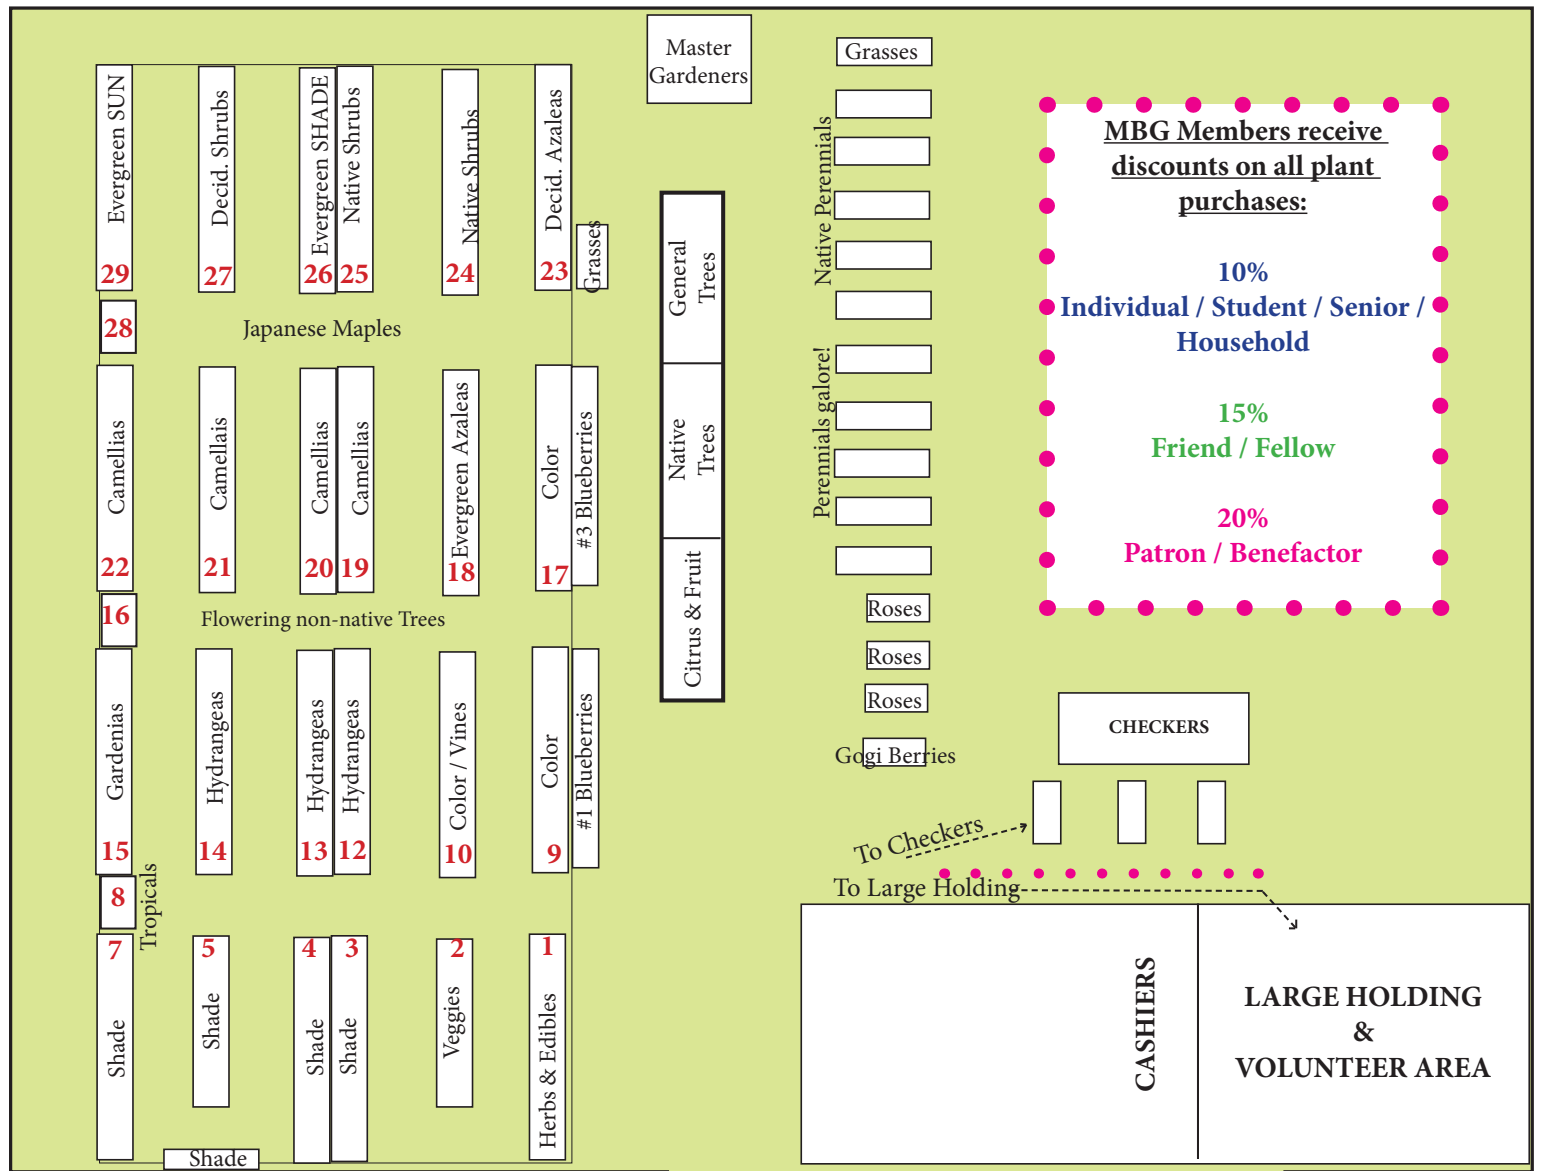

Mobile Botanical Gardens

FALL PLANT SALE

5151 Museum Drive
Mobile, AL 36608

OCT 26, 27, & 28
9am - 3pm

Trees
Shrubs
Perennials
Natives
& More!

WHEN YOU ARE READY TO CHECK OUT- Get a tally ticket from one of the CHECKERS (wearing Blue Apron)

WHEN YOU ARE READY TO PAY - proceed to the Cashiers in the pavilion

PLANT QUESTIONS- Ask the Master Gardeners! (wearing Green Aprons)

2023 Growers:

Auburn University Ornamental Horticulture Center * Tom Dodd Nurseries, Inc. * Field of Flowers *
Gary Underwood Nursery * Glenn Read Nursery * Good Scents Herb Farm * Graham's Nursery * Green Nurseries &
Landscape Designs, Inc. * Green Thumb Nursery * Indian Hills Farm * Kim's Nursery *
Maple Valley Nursery * MBG Greenhouse * Mizell's Camellia Hill Nursery * Murray's Nursery * Petals From The Past *
Plants Development Services, Inc. * Stokley Nursery * Superior Trees, Inc. * van der Giessen Nursery, Inc.